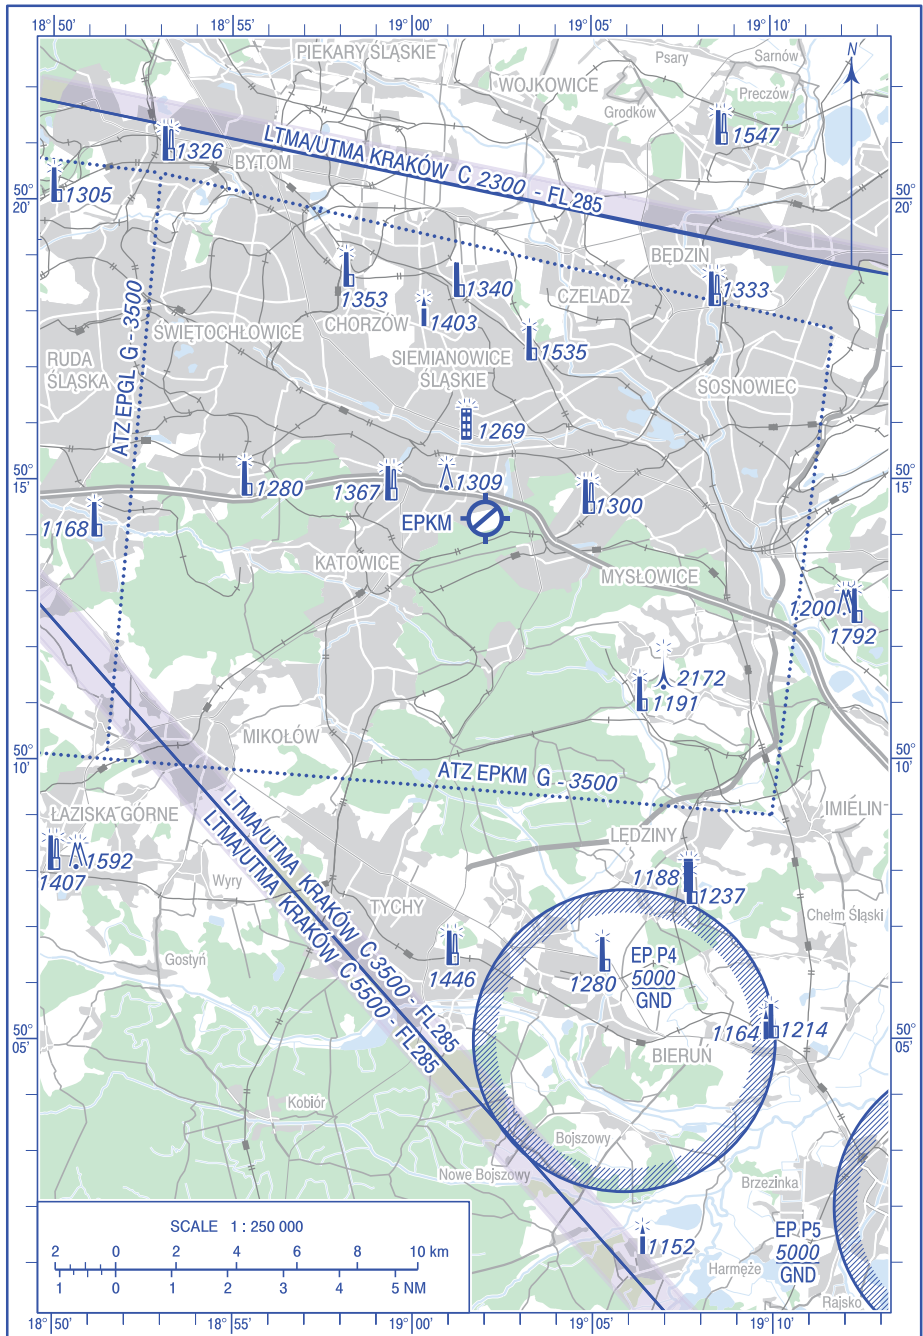

VISUAL
OPERATION
CHART

AD ELEV 909 ft

FIS KRAKÓW INFORMATION 119.275

Katowice Muchowiec

Correction: Editorial changes.