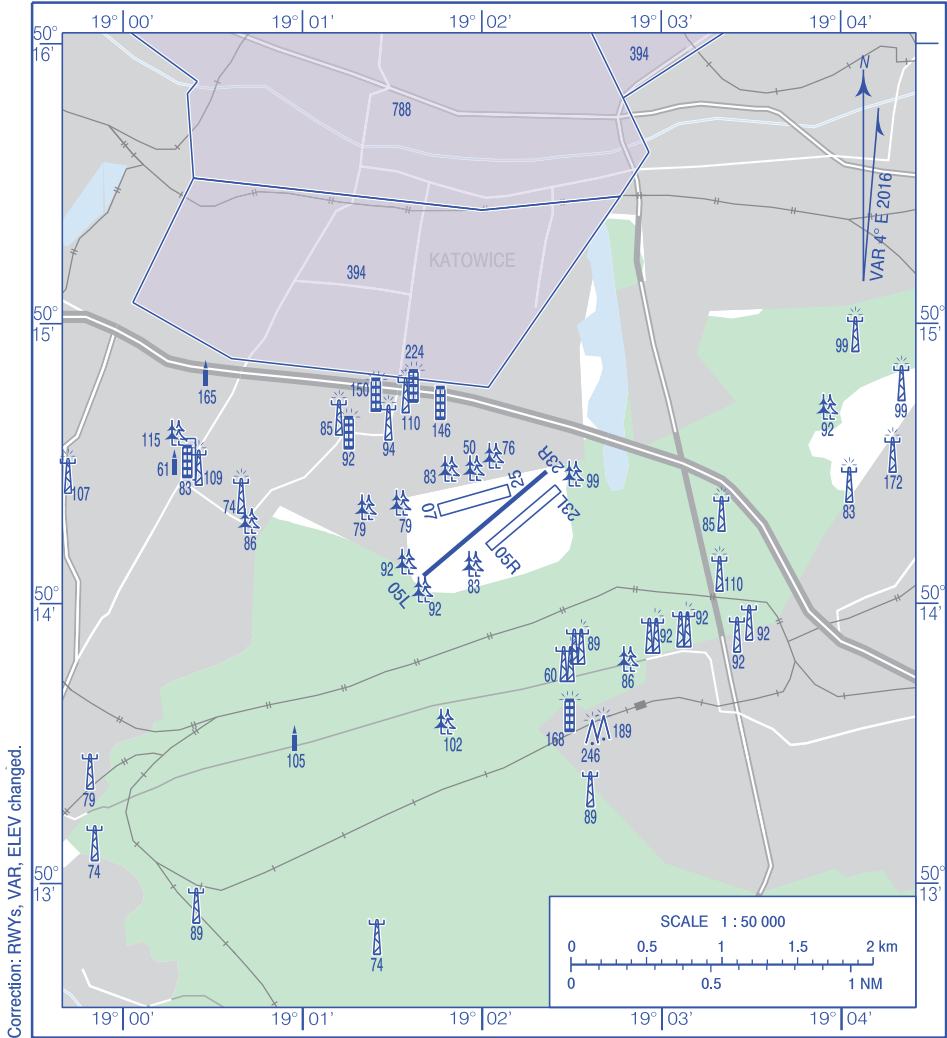

**VISUAL  
OPERATION  
CHART**

AD ELEV 928 ft

RADIO 122.700

**Katowice Muchowiec**

AERODROME MINIMA				
AIRCRAFT TYPE	DAY		NIGHT	
	CEILING (ft)	VISIBILITY (m)	CEILING (ft)	VISIBILITY (m)
AEROPLANES	660	2000	1650	5000
GLIDERS	1000	3000	1650	5000
HELICOPTERS	330	1000	1000	3000